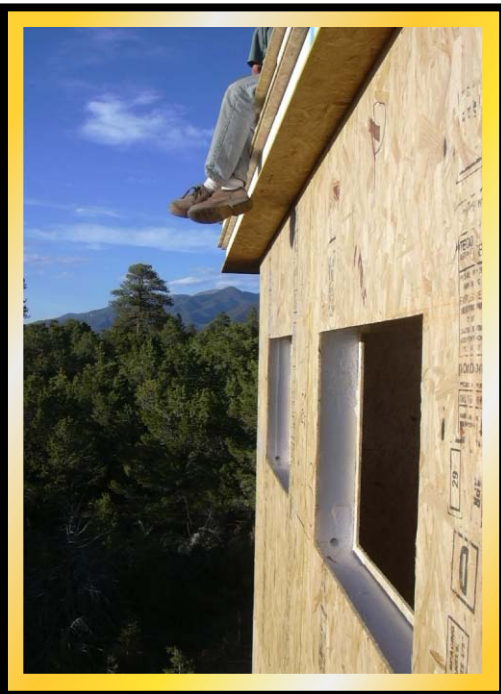

This 900 sq. ft. cabin was built by the owner and a crew of friends over a Memorial Day Weekend. Only one member of the volunteer crew was an experienced framing carpenter

MARK McILHERAN, P. E.
P. O. Box 66
108 Lower Llano Road
Llano New Mexico 87543